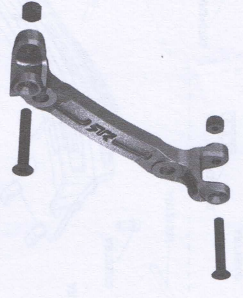

TECHNICAL PACK!
TECHNISCHE PACK!
PACK TECHNIQUE!

ARMA

BIG ROCK

CREW CAB

- ARA310996 - 13T 0.8 Mod Safe-D5 CNC Steel Pinion Gear
- ARA310997 - 14T 0.8 Mod Safe-D5 CNC Steel Pinion Gear
- ARA310998 - 15T 0.8 Mod Safe-D5 CNC Steel Pinion Gear
- ARA310999 - 16T 0.8 Mod Safe-D5 CNC Steel Pinion Gear
- ARA311000 - 17T 0.8 Mod Safe-D5 CNC Steel Pinion Gear
- ARA311001 - 18T 0.8 Mod Safe-D5 CNC Steel Pinion Gear
- ARA311002 - 19T 0.8 Mod Safe-D5 CNC Steel Pinion Gear
- ARA311003 - 20T 0.8 Mod Safe-D5 CNC Steel Pinion Gear
- ARA311004 - 21T 0.8 Mod Safe-D5 CNC Steel Pinion Gear
- ARA311005 - 22T 0.8 Mod Safe-D5 CNC Steel Pinion Gear
- ARA311006 - 23T 0.8 Mod Safe-D5 CNC Steel Pinion Gear
- ARA311007 - 24T 0.8 Mod Safe-D5 CNC Steel Pinion Gear
- ARA311008 - 25T 0.8 Mod Safe-D5 CNC Steel Pinion Gear
- ARA311009 - 26T 0.8 Mod Safe-D5 CNC Steel Pinion Gear

ARA340191 - Aluminum Steering Rack

ARA311156 - Metal Gear F/R Transmission Module Set (37T/13T, 1.35M)

OPTIONS... OPTIONEN... POSSIBILITÉS...

How To... Wie... Comment...

Change the Pinion / Motor. Wechselt man das Motorritzel/den Motor. Changez le Pignon / Moteur.