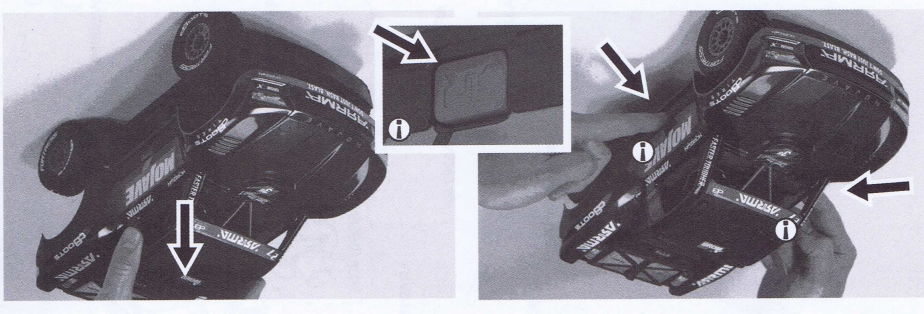

EXPLODED VIEW EXPLOSIONSANSICHT VUE ÉCLATÉE

ARB1000S315 ©2024 Horizon Hobby, LLC. ARMA RC is a trade name of Horizon Hobby Ltd. Horizon Hobby Ltd is a subsidiary of Horizon Hobby, LLC. ARMA, the ARMA logo, MOJAVE GROM are trademarks or registered trademarks of Horizon Hobby, LLC. All other trademarks, service marks and logos are property of their respective owners.

DSC
DYNAMIC STABILITY CONTROL

ARMA MOJAVE GROM BX

TECHNICAL PACK!
TECHNISCHES PACK!
PACK TECHNIQUE!

INSTALL.. INSTALLIEREN.. INSTALLER..

REMOVE.. ENTFERNEN.. RETIRER..

How To... Wie... Comment...
Remove and install the Body Entfernen und installieren Sie das Gehäuse Retirer et installer le corps