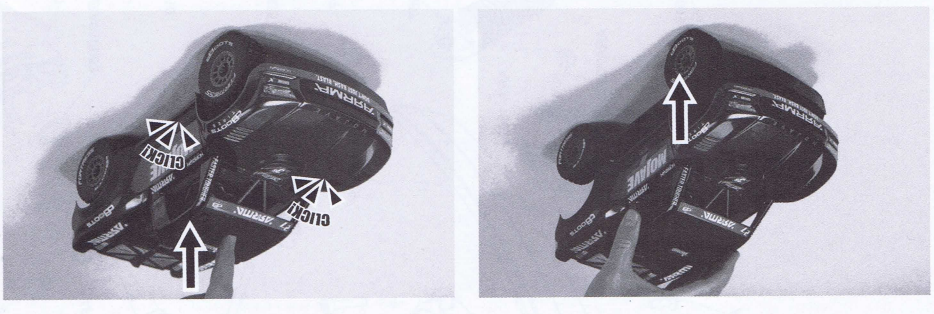

EXPLODED VIEW EXPLOSIONSANSICHT VUE ÉCLATÉE

ARB1000S315 ©2024 Horizon Hobby, LLC. ARMA RC is a trade name of Horizon Hobby Ltd. Horizon Hobby Ltd is a subsidiary of Horizon Hobby, LLC. ARMA, the ARMA logo, MOJAVE GROM are trademarks or registered trademarks of Horizon Hobby, LLC. All other trademarks, service marks and logos are property of their respective owners.

DSC
DYNAMIC STABILITY CONTROL

ARMA MOJAVE GROM BX

TECHNICAL PACK!
TECHNISCHES PACK!
PACK TECHNIQUE!

INSTALL.. INSTALLIEREN.. INSTALLER..

REMOVE.. ENTFERNEN.. RETIRER..

How To... Wie... Comment...
Remove and install the Body Entfernen und installieren Sie das Gehäuse Retirer et installer le corps