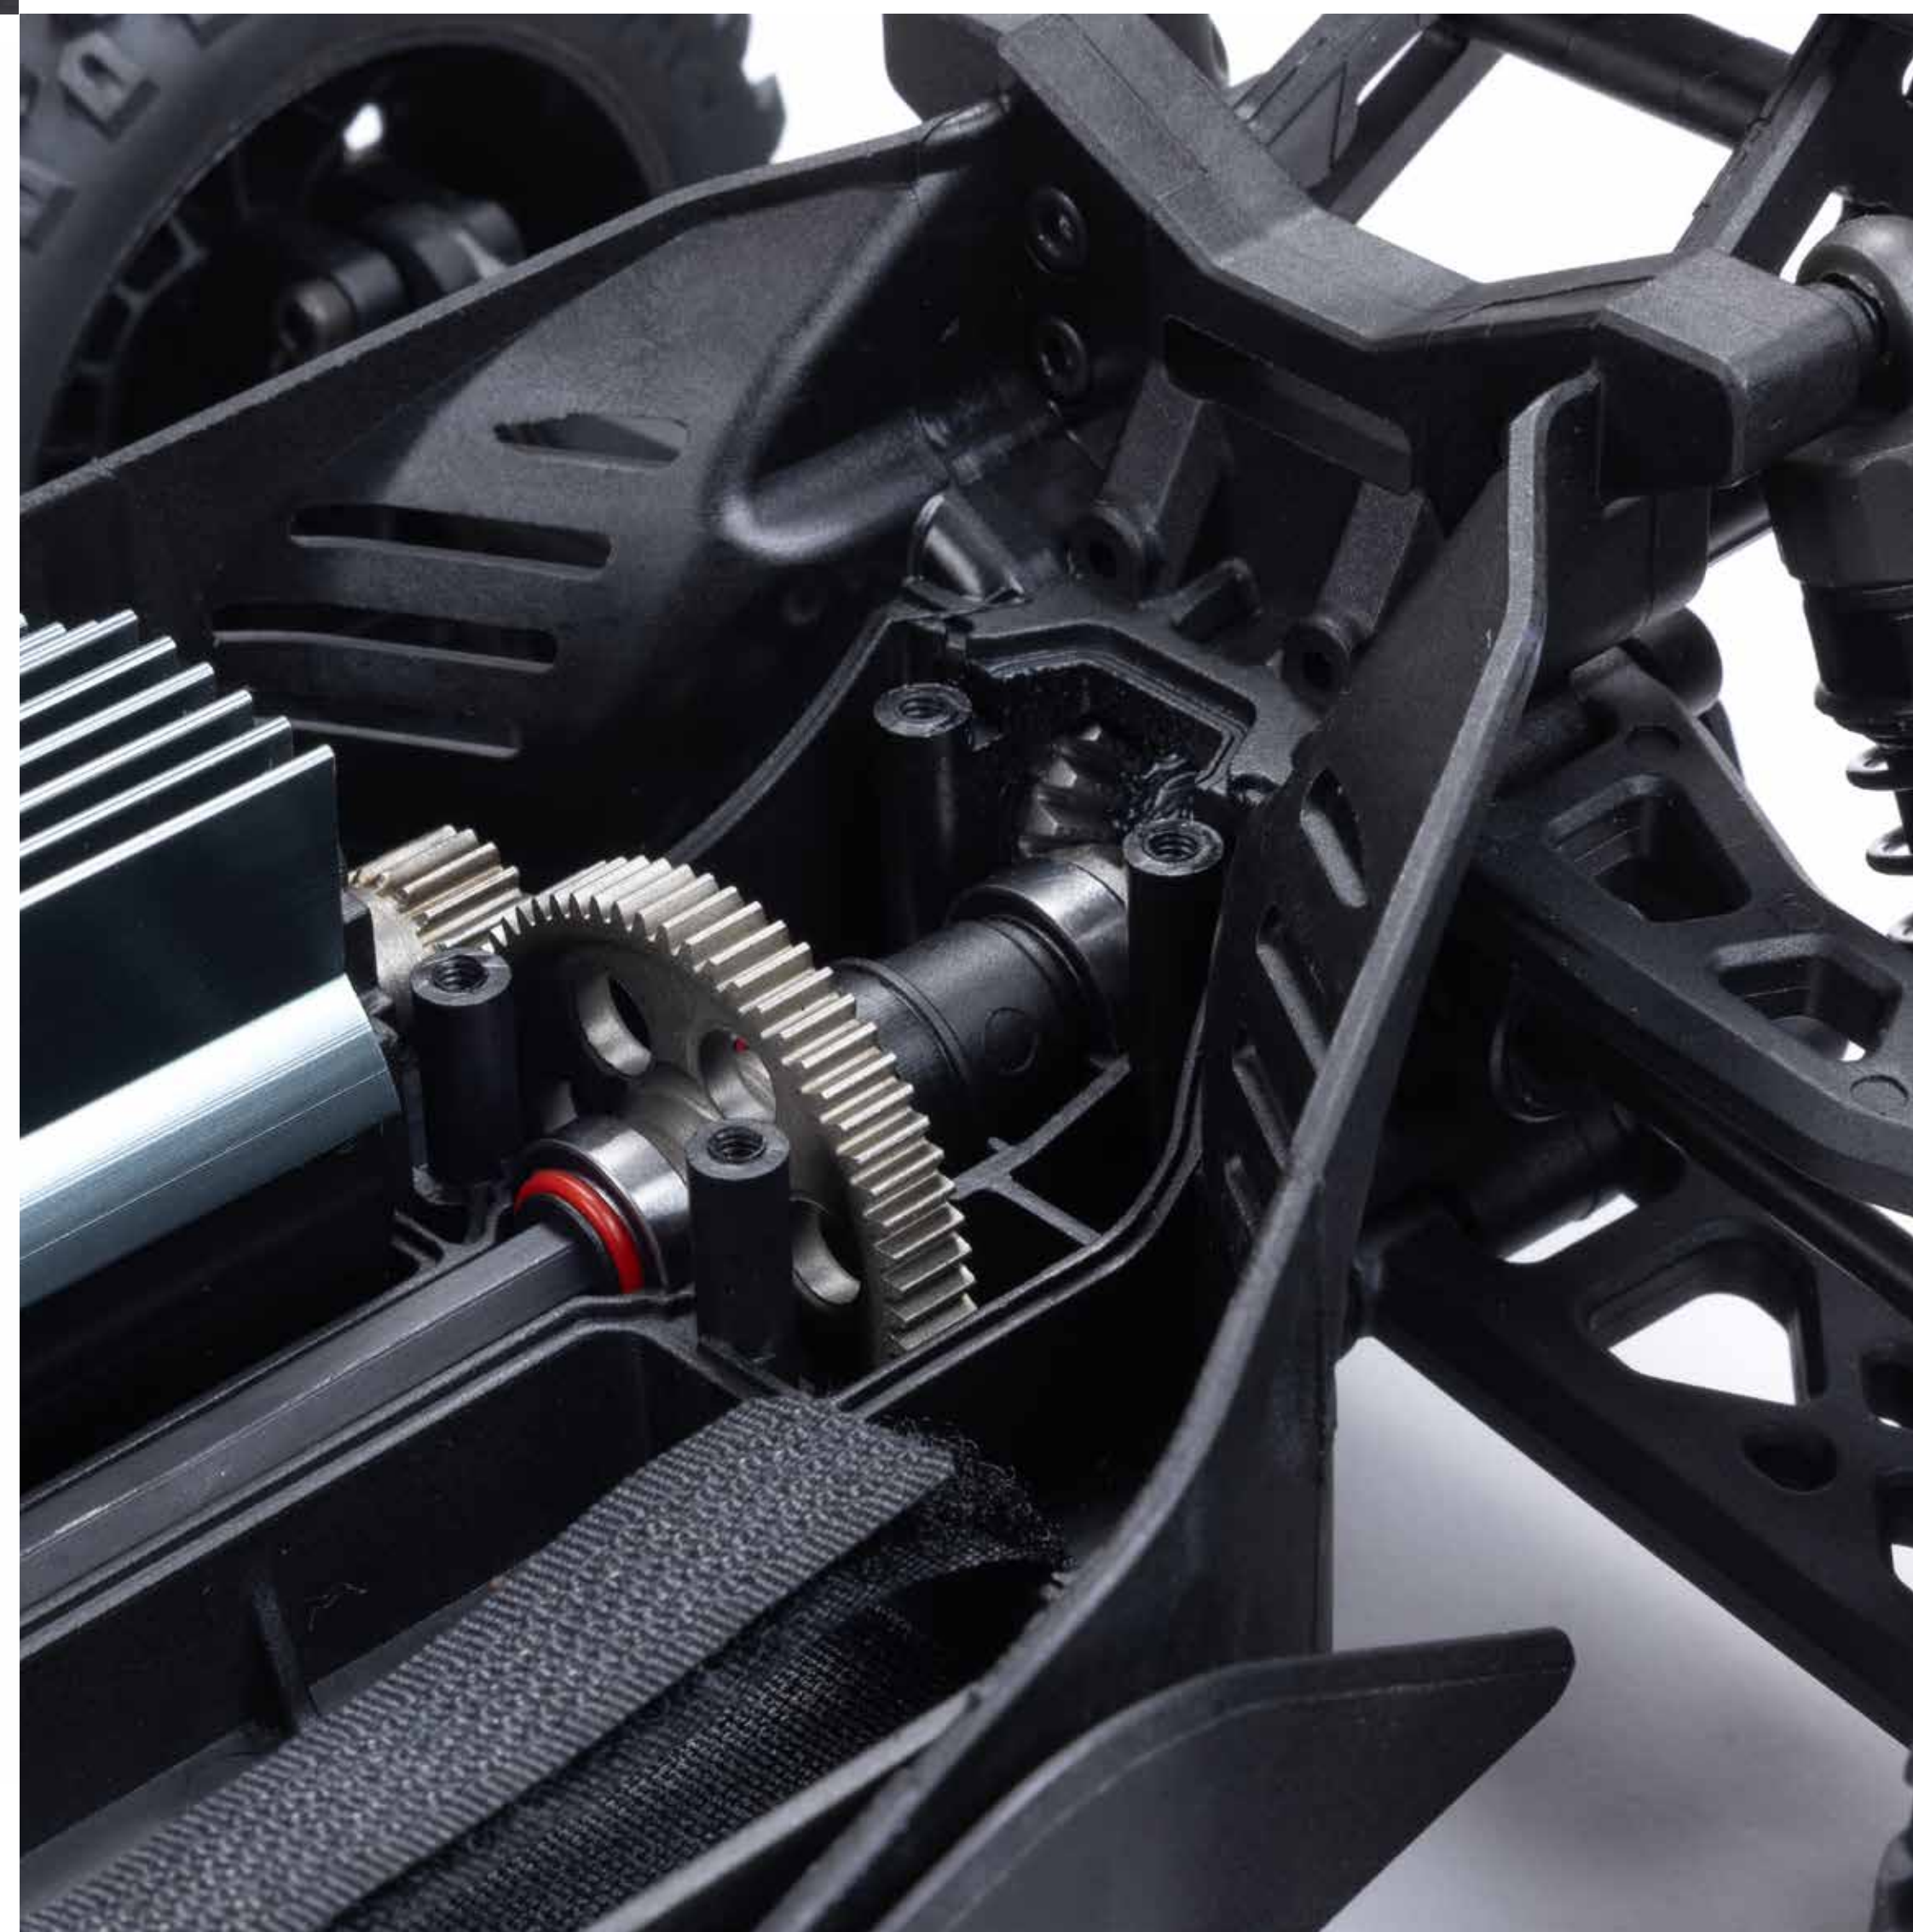

Weitere Informationen finden Sie auf: www.HorizonHobby.eu
For a more detailed information please visit: www.HorizonHobby.eu