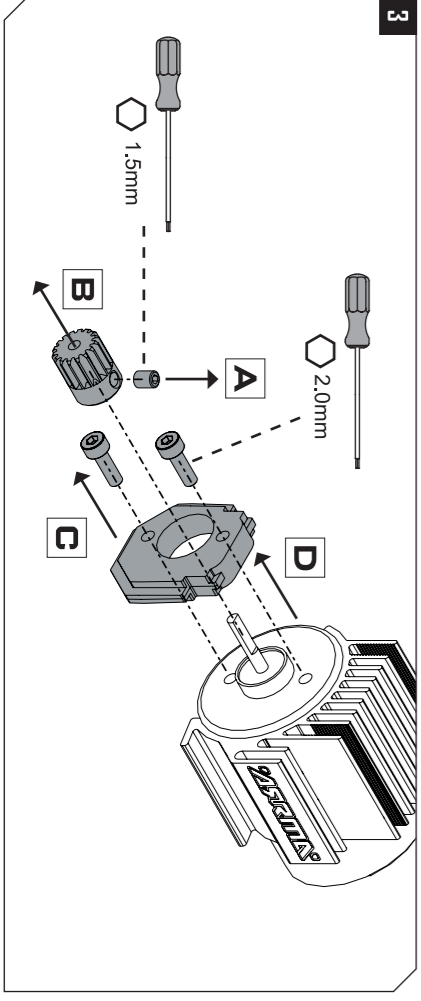

MOJAVE GROM

ARRMA
READY TO ASSEMBLE

HOW TO CHANGE THE PINION / MOTOR

WECHSEL DES RITZELS / MOTORS

REMPACEMENT DU PIGNON / DU MOTEUR

INSTALL... INSTALLIEREN... INSTALLER.