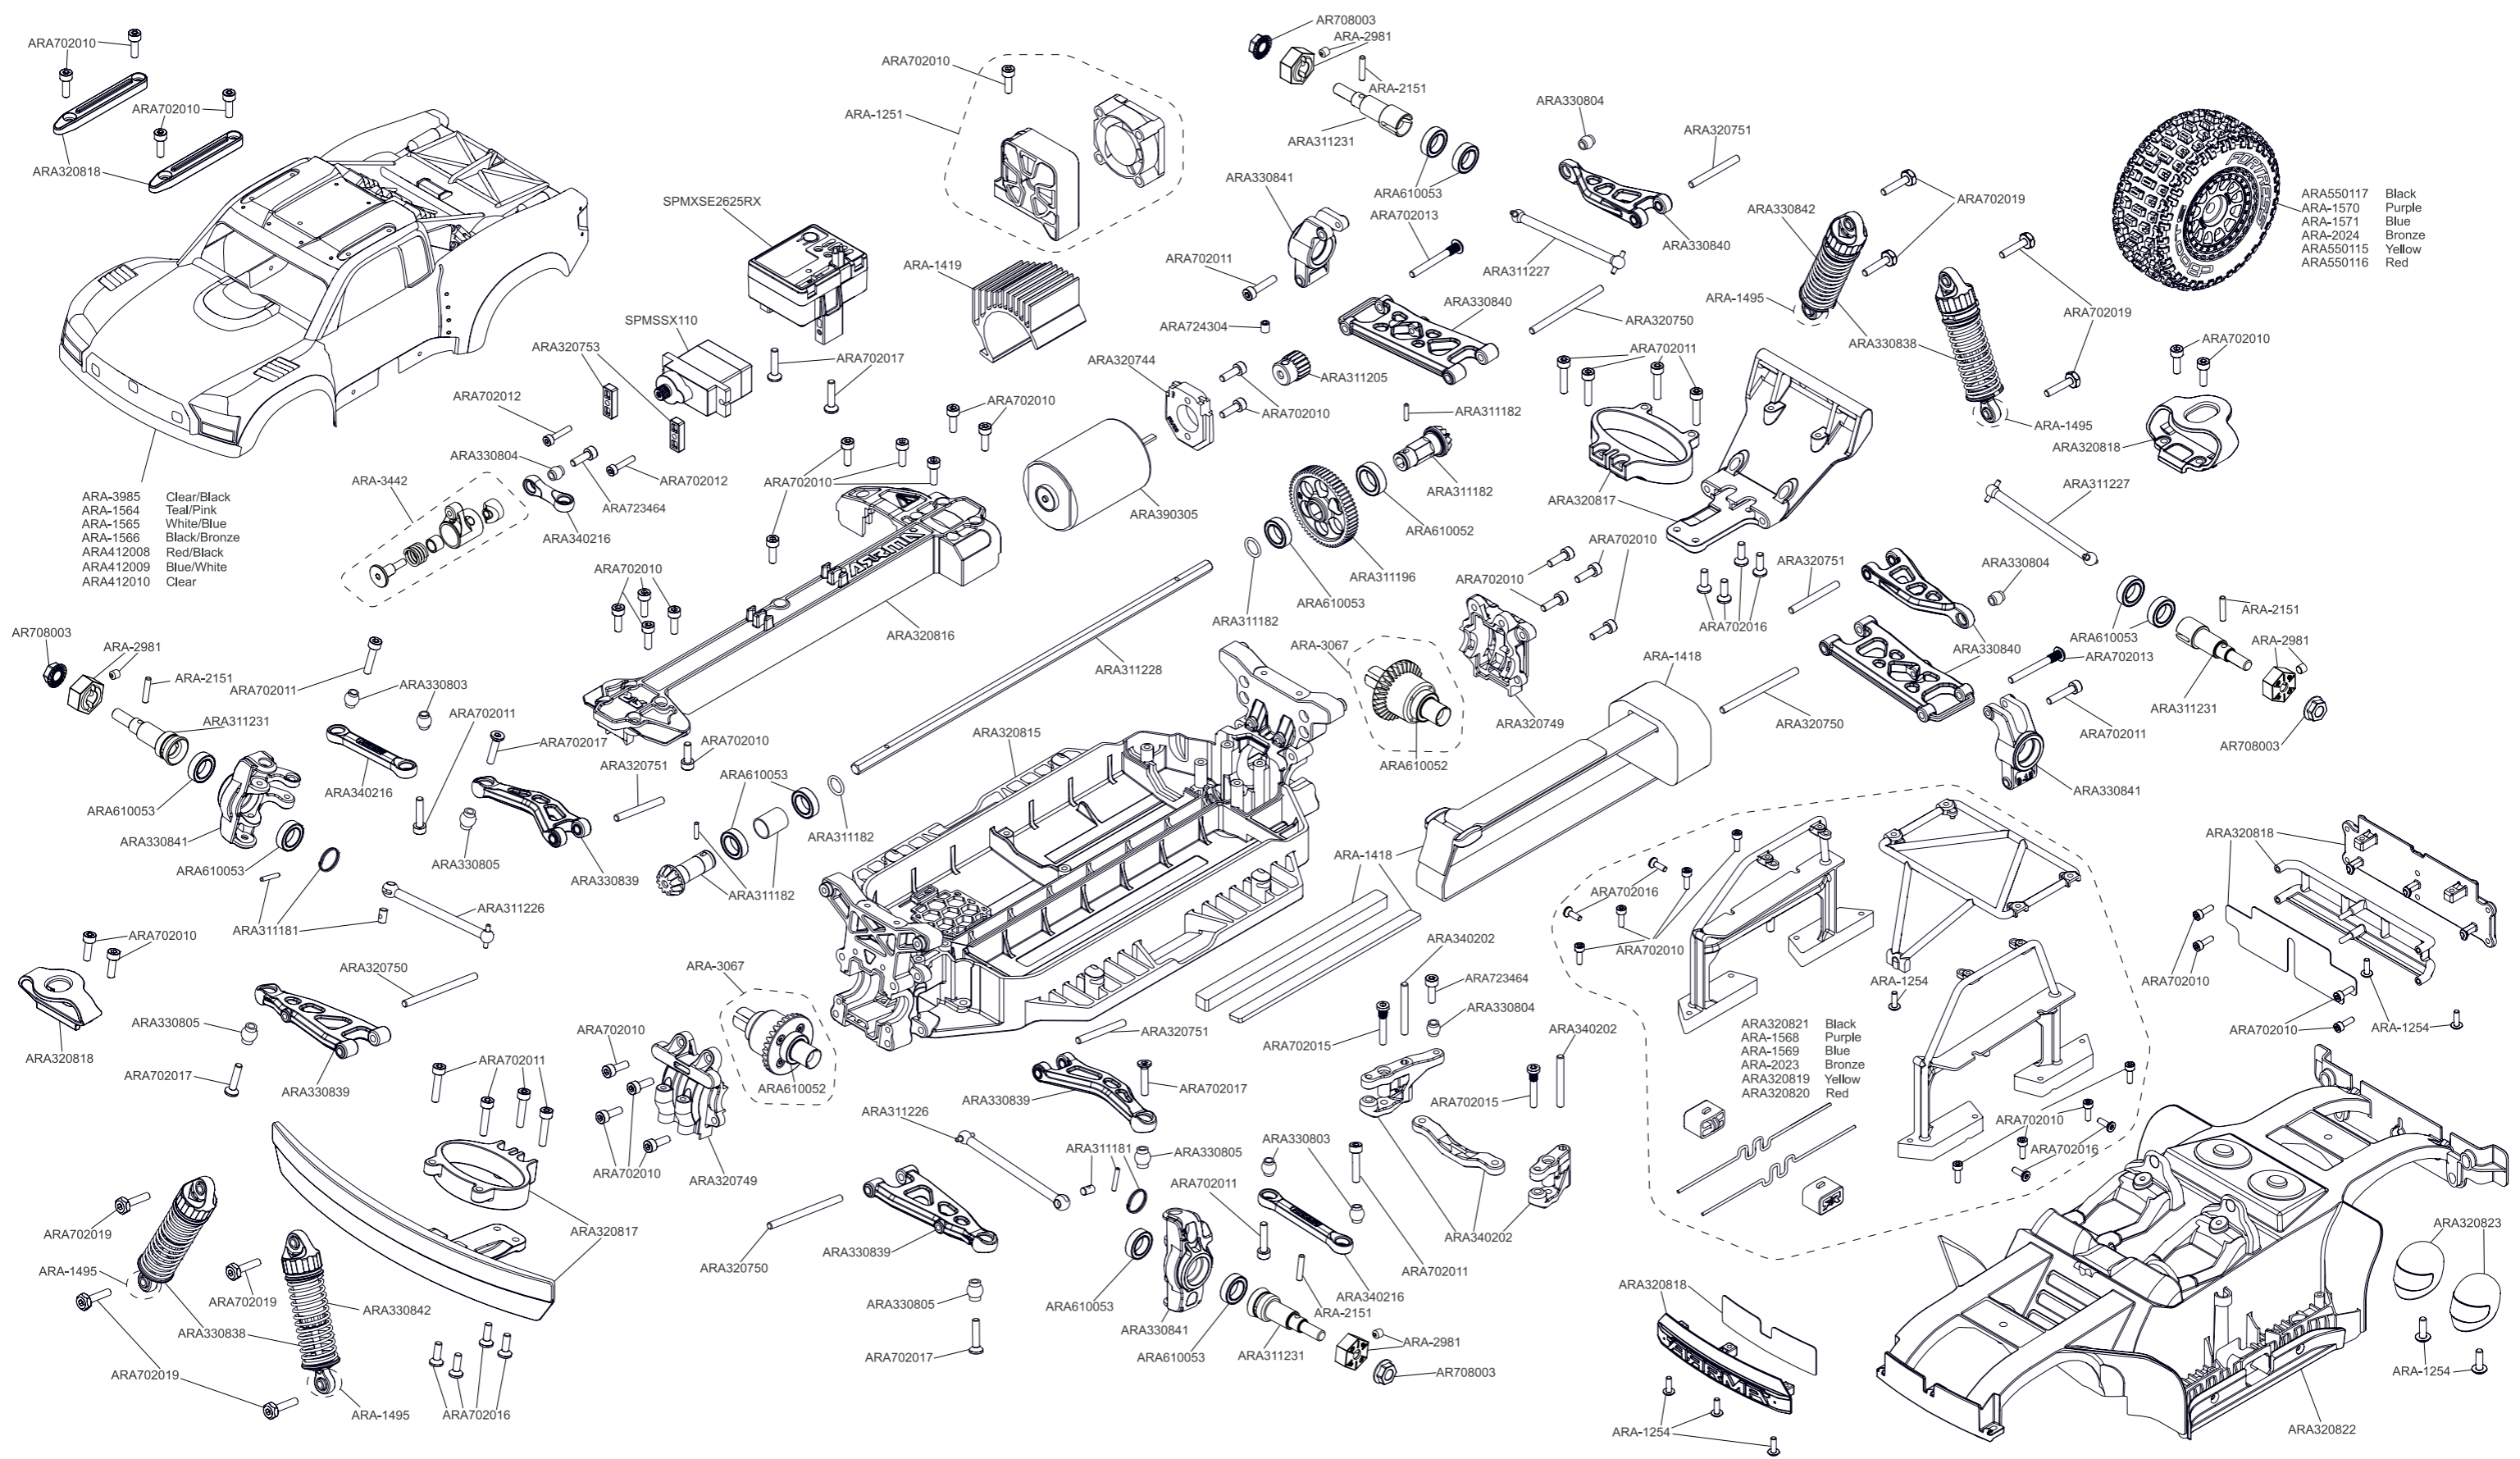

EN

EXPLODED VIEW

DE

EXPLOSIONSANSICHT

FR

VUE ÉCLATÉE

- ARA-3985 Clear/Black
- ARA-1564 Teal/Pink
- ARA-1565 White/Blue
- ARA-1566 Black/Bronze
- ARA412008 Red/Black
- ARA412009 Blue/White
- ARA412010 Clear

- ARA550117 Black
- ARA-1570 Purple
- ARA-2024 Blue
- ARA550115 Bronze
- ARA550116 Yellow
- ARA550116 Red

- ARA320821 Black
- ARA-1568 Purple
- ARA-1569 Blue
- ARA-2023 Bronze
- ARA320819 Yellow
- ARA320820 Red

ARA-1254

- Ⓔ TECHNICAL PACK!
- Ⓕ TECHNISCHES PACK!
- Ⓖ PACK TECHNIQUE!

ARRMA00067940 ©2026 Horizon Hobby, LLC. ARRMA RC is a trade name of Horizon Hobby Ltd. Horizon Hobby Ltd is a subsidiary of Horizon Hobby, LLC. ARRMA, the ARRMA logo, MOJAVE GROM is a trademark or registered trademark of Horizon Hobby, LLC. All other trademarks, service marks and logos are property of their respective owners.

HOW TO REMOVE AND INSTALL THE BODY

Motor Mount Chart		Pinion Gear Ritzel Pignon	
Motormontagetabelle			
Tableau de montage du moteur			
Spur Gear Stirnradgetriebe Engrenage droit	59 Tooth	A	C E G I K M
ARA311202	Pinion Gear 16T MOD 0.5 CNC	16	17 18 19 20 21 22
ARA311203	Pinion Gear 17T MOD 0.5 CNC	17	
ARA311204	Pinion Gear 18T MOD 0.5 CNC	18	
ARA311205	Pinion Gear 19T MOD 0.5 CNC	19	
ARA311206	Pinion Gear 20T MOD 0.5 CNC	20	
ARA311207	Pinion Gear 21T MOD 0.5 CNC	21	
ARA311208	Pinion Gear 22T MOD 0.5 CNC	22	

ARA311202	Pinion Gear 16T MOD 0.5 CNC
ARA311203	Pinion Gear 17T MOD 0.5 CNC
ARA311204	Pinion Gear 18T MOD 0.5 CNC
ARA311205	Pinion Gear 19T MOD 0.5 CNC
ARA311206	Pinion Gear 20T MOD 0.5 CNC
ARA311207	Pinion Gear 21T MOD 0.5 CNC
ARA311208	Pinion Gear 22T MOD 0.5 CNC