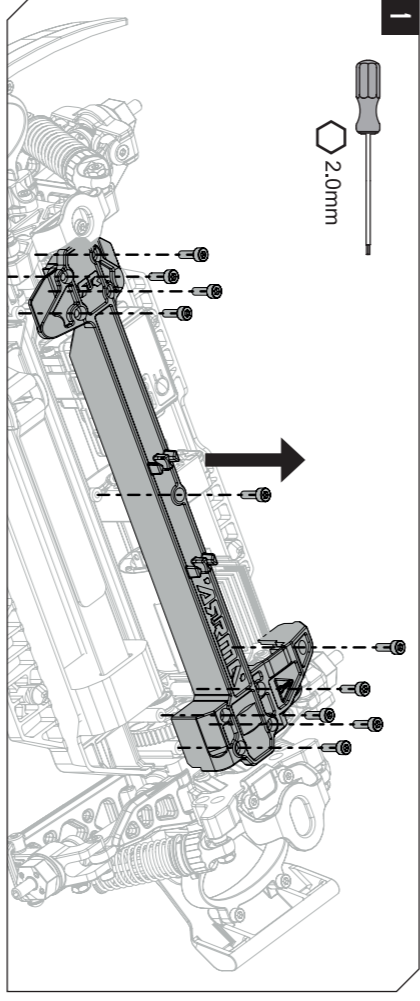

MOJAVE GROM

ARRMA
READY TO ASSEMBLE

HOW TO CHANGE THE PINION / MOTOR

WECHSEL DES RITZELS / MOTORS

REMPACEMENT DU PIGNON / DU MOTEUR

INSTALL... INSTALLIEREN... INSTALLER.