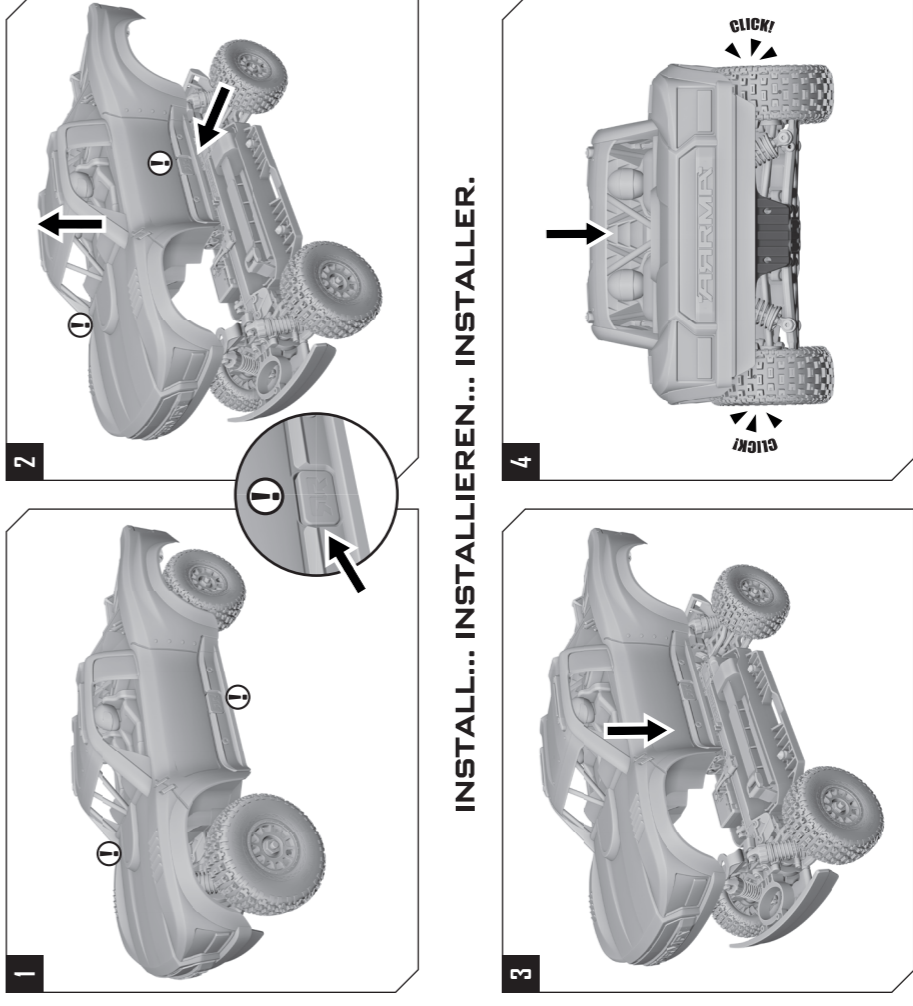

MOJAVE GROM

ARRMA
READY TO ASSEMBLE

HOW TO CHANGE THE PINION / MOTOR

WECHSEL DES RITZELS / MOTORS

REMPACEMENT DU PIGNON / DU MOTEUR

INSTALL... INSTALLIEREN... INSTALLER.